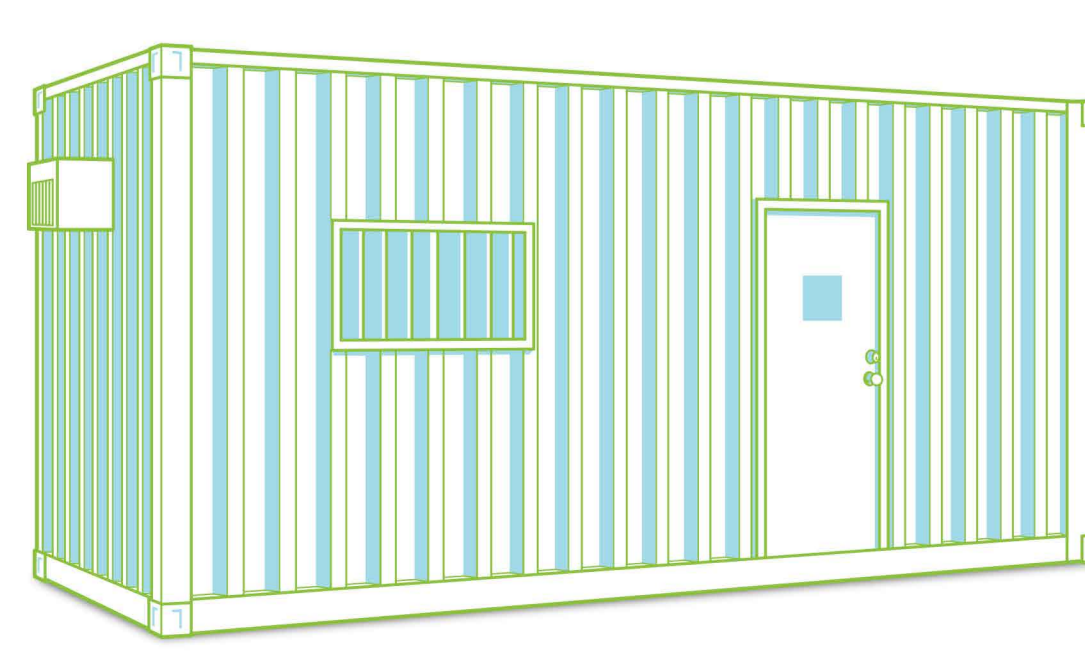

Length: 20-40ft
Width: 8ft
Height: 8.6ft