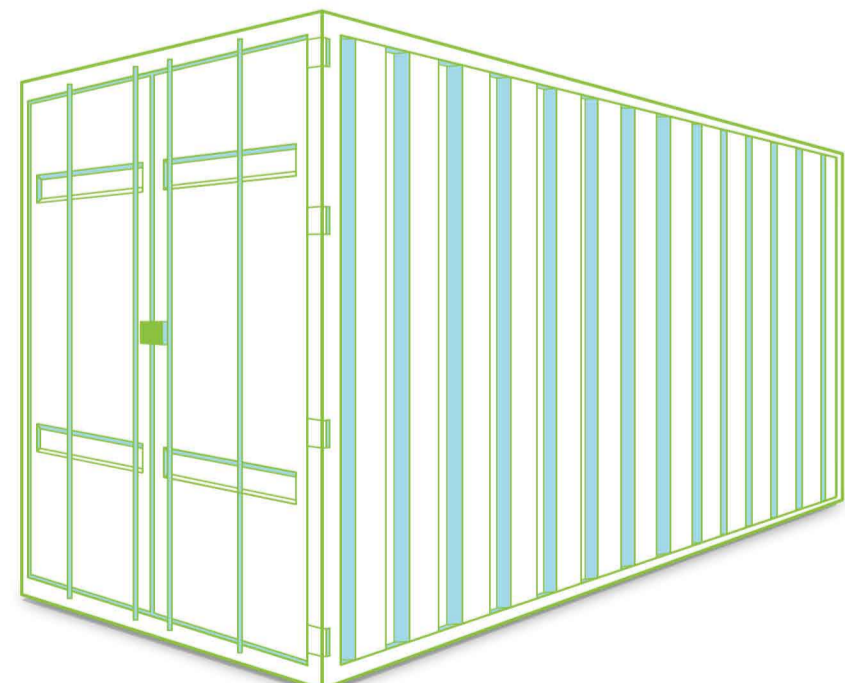

## TEMPORARY FENCING

Panel fencing

Orange safety fencing

Barricade fencing

## STORAGE CONTAINERS

10ft

Length: 10ft  
Width: 8ft  
Height: 8.5ft

20ft

Length: 20ft  
Width: 8ft  
Height: 8.5ft

40ft

Length: 40ft  
Width: 8ft  
Height: 8.5ft